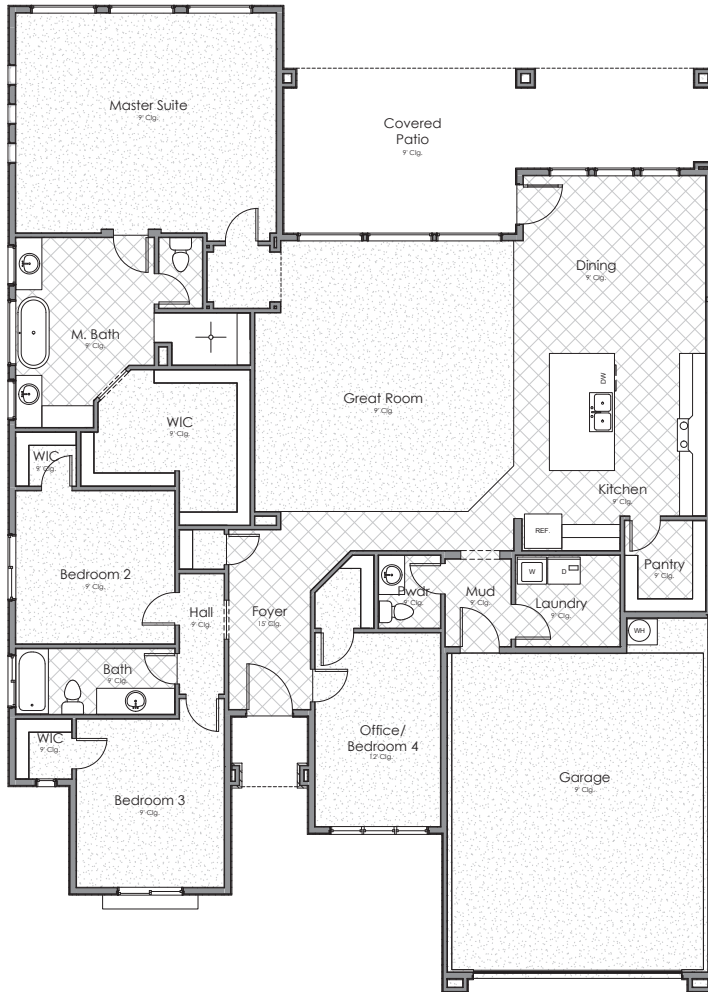

BRIO

AMETHYST FLOOR PLAN

ESTATE SERIES

2,614 total sq. ft.
4 bedrooms
2.5 bathrooms
2-car garage

▣ Prairie

▣ Italianate

▣ Spanish

COLE WEST HOME **1-800-303-BRIO** ▣ LifeatBRIO.com
230 W. BRIO Clubhouse Dr., Washington, UT 84780

02/09/2017

BRIO

AMETHYST FLOOR PLAN

ESTATE SERIES

2,614 total sq. ft.

4 bedrooms

2.5 bathrooms

2-car garage

OPTIONS

COLE WEST HOME 1-800-303-BRIO in LifeatBRIO.com
230 W. BRIO Clubhouse Dr. Washington, UT 84780

Cole West Home reserves the right to modify or change the floor plans, home specifications, designs, features, options, prices, or terms without notice or obligation. Home square footages are approximates and are subject to change.