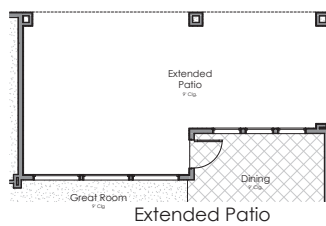

02/09/2017

BRIO

AMETHYST FLOOR PLAN

ESTATE SERIES

2,614 total sq. ft.

4 bedrooms

2.5 bathrooms

2-car garage

OPTIONS

COLE WEST HOME 1-800-303-BRIO in LifeatBRIO.com
230 W. BRIO Clubhouse Dr. Washington, UT 84780

Cole West Home reserves the right to modify or change the floor plans, home specifications, designs, features, options, prices, or terms without notice or obligation. Home square footages are approximates and are subject to change.