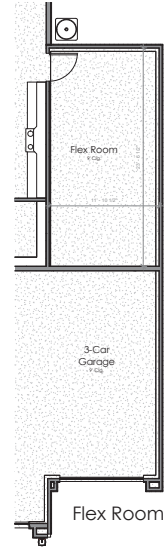

BRIO

AMETHYST FLOOR PLAN

ESTATE SERIES

2,614 total sq. ft.
4 bedrooms
2.5 bathrooms
2-car garage

▣ Prairie

▣ Italianate

▣ Spanish

COLE WEST HOME **1-800-303-BRIO** ▣ LifeatBRIO.com
230 W. BRIO Clubhouse Dr., Washington, UT 84780

02/09/2017

BRIO

AMETHYST FLOOR PLAN

ESTATE SERIES

2,614 total sq. ft.

4 bedrooms

2.5 bathrooms

2-car garage

OPTIONS

COLE WEST HOME 1-800-303-BRIO in LifeatBRIO.com
230 W. BRIO Clubhouse Dr. Washington, UT 84780

Cole West Home reserves the right to modify or change the floor plans, home specifications, designs, features, options, prices, or terms without notice or obligation. Home square footages are approximates and are subject to change.