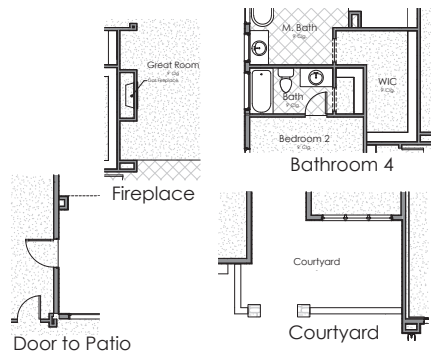

OPTIONS

COLE WEST HOME 1-800-303-BRIO in LifeatBRIO.com
230 W. BRIO Clubhouse Dr. Washington, UT 84780

Cole West Home reserves the right to modify or change the floor plans, home specifications, designs, features, options, prices, or terms without notice or obligation. Home square footages are approximates and are subject to change.