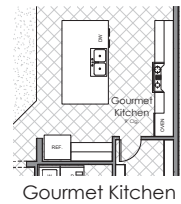

OPTIONS

COLE WEST HOME 1-800-303-BRIO in LifeatBRIO.com
230 W. BRIO Clubhouse Dr. Washington, UT 84780

Cole West Home reserves the right to modify or change the floor plans, home specifications, designs, features, options, prices, or terms without notice or obligation. Home square footages are approximates and are subject to change.