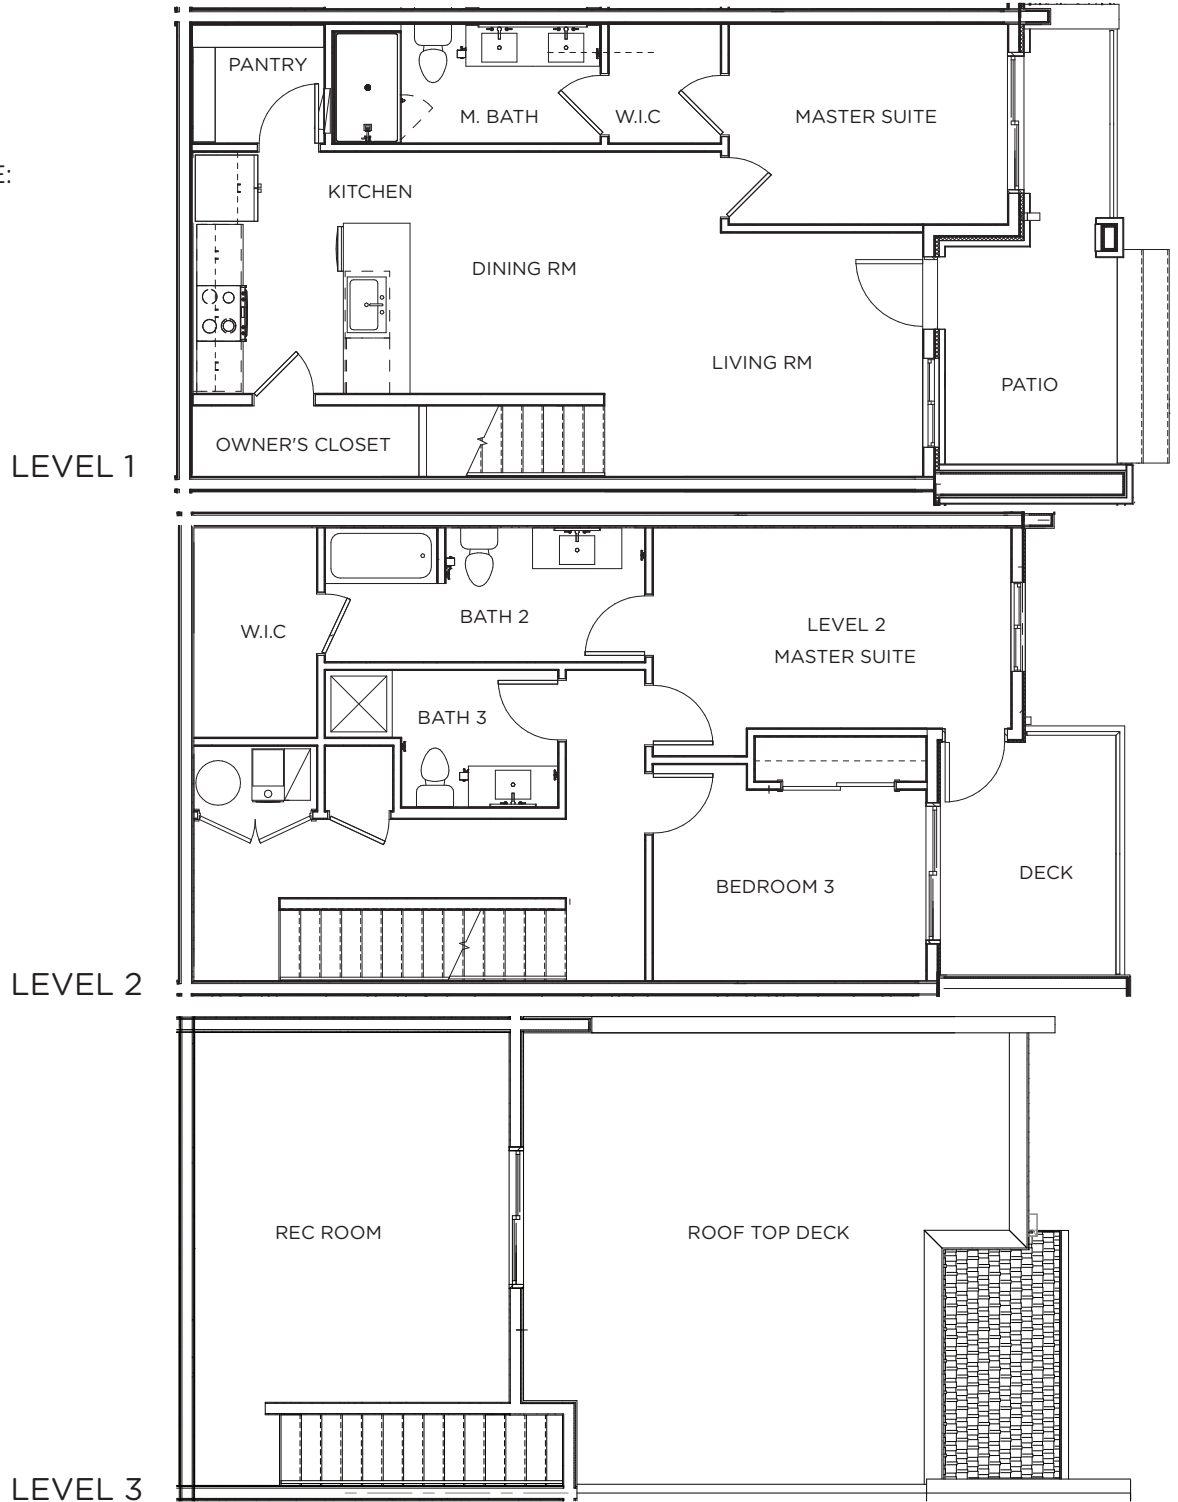

MALIBU

INDOOR LIVING SPACE: 1,696 SQ. FT.

OUTDOOR LIVING SPACE: DECK: 311 SQ. FT

3 BEDROOMS,
3 BATHROOMS,

800.383.COLE | COLEWEST.COM
5407 S. CERULEAN LANE, ST GEORGE UT 84790

Cole West Home reserves the right to modify or change the floor plans, home specifications, designs, features, options, prices or terms without notice or obligation. Home square footages are approximates and are subject to change. Effective as of 1.19.20