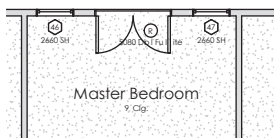

Covered Patio

Patio Door