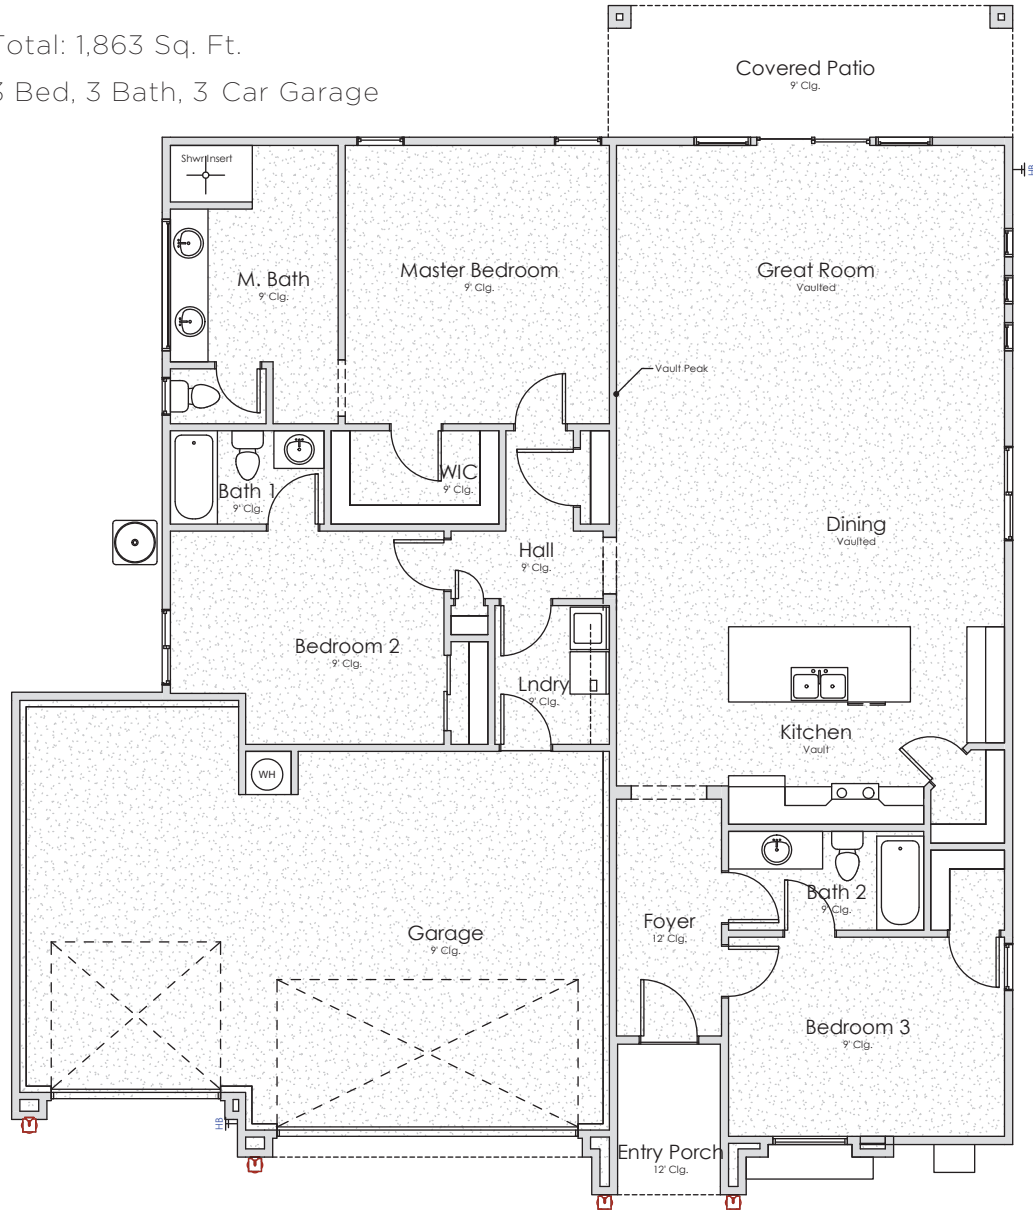

SAGE | Total: 1,863 Sq. Ft.
3 Bed, 3 Bath, 3 Car Garage

800.383.COLE | COLEWEST.COM
461 NORTH HIGHLAND PKWY WASHINGTON, UT 84780

Cole West Home reserves the right to modify or change the floor plans, home specifications, designs, features, options, prices or terms without notice or obligation. Home square footages are approximates and are subject to change. Effective as of 1.19.20

Grand Patio

Extended Patio

4' Garage Extension

Laundry Cabinets

Bath 1 to 3/4 Bath (Shwr)

Man Door

Bath 2 to 3/4 Bath (Shwr)

Master Bath Tub

Mstr Bath Ext Shower

Front Courtyard

Covered Patio

Patio Door