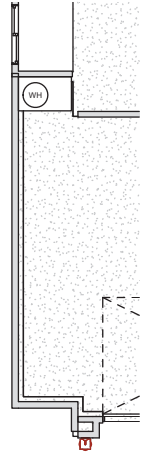

SAGE | Total: 1,863 Sq. Ft.
3 Bed, 3 Bath, 3 Car Garage

800.383.COLE | COLEWEST.COM
461 NORTH HIGHLAND PKWY WASHINGTON, UT 84780

Cole West Home reserves the right to modify or change the floor plans, home specifications, designs, features, options, prices or terms without notice or obligation. Home square footages are approximates and are subject to change. Effective as of 1.19.20

Grand Patio

Extended Patio

4' Garage Extension

Laundry Cabinets

Bath 1 to 3/4 Bath (Shwr)

Man Door

Bath 2 to 3/4 Bath (Shwr)

Master Bath Tub

Mstr Bath Ext Shower

Front Courtyard

Covered Patio

Patio Door